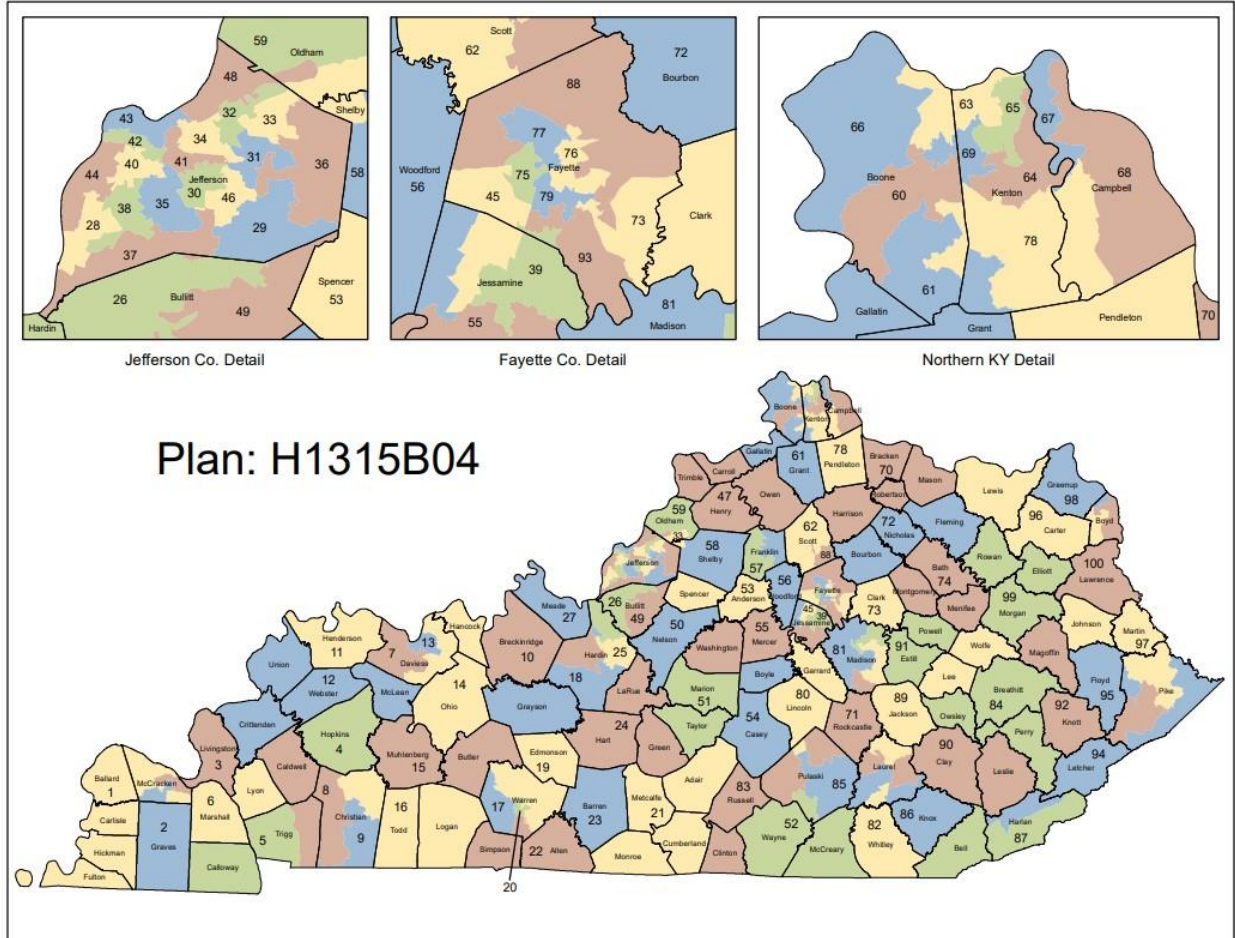

Kentucky Redistricting

The Kentucky House and Senate filed bills Tuesday, Jan. 4 to redistrict the Congressional, Kentucky House and Kentucky Senate maps. They also filed judicial maps. They intend to wrap up this work on Saturday, January 8 - less than one week.

These maps have not been shared prior to today except for the House proposal, filed December 30, just prior to a long holiday weekend. These maps will be in effect until the 2030 Census data is released, 10 years from now. We believe this process undermines the democratic process.

Following are maps showing the new districts:

Proposed Congressional Map filed Jan 4, 2022

Plan: C1278B01

Proposed KY Senate Map Filed Jan 4, 2022

Proposed House Map filed Jan 4, 2022

<https://apps.legislature.ky.gov/record/22rs/hb2.html>