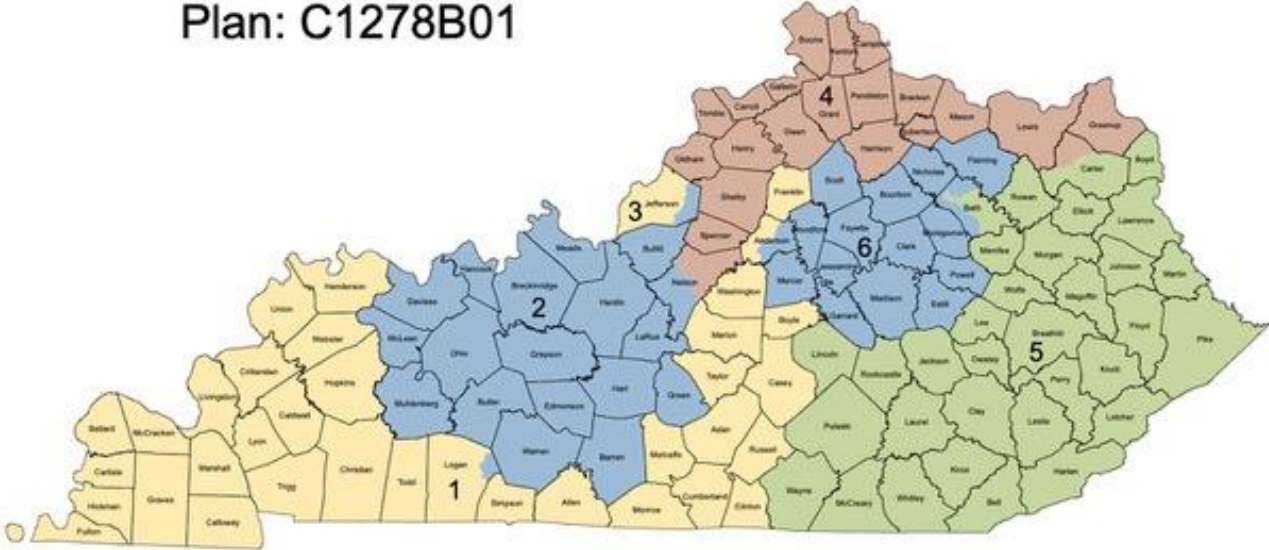

Kentucky Redistricting

The Kentucky House and Senate filed bills Tuesday, Jan. 4 to redistrict the Congressional, Kentucky House and Kentucky Senate maps. They also filed judicial maps. They intend to wrap up this work on Saturday, January 8 - less than one week.

These maps have not been shared prior to today except for the House proposal, filed December 30, just prior to a long holiday weekend. These maps will be in effect until the 2030 Census data is released, 10 years from now. We believe this process undermines the democratic process.

Following are maps showing the new districts:

Proposed Congressional Map filed Jan 4, 2022

Plan: C1278B01

Proposed KY Senate Map Filed Jan 4, 2022

Proposed House Map filed Jan 4, 2022

<https://apps.legislature.ky.gov/record/22rs/hb2.html>