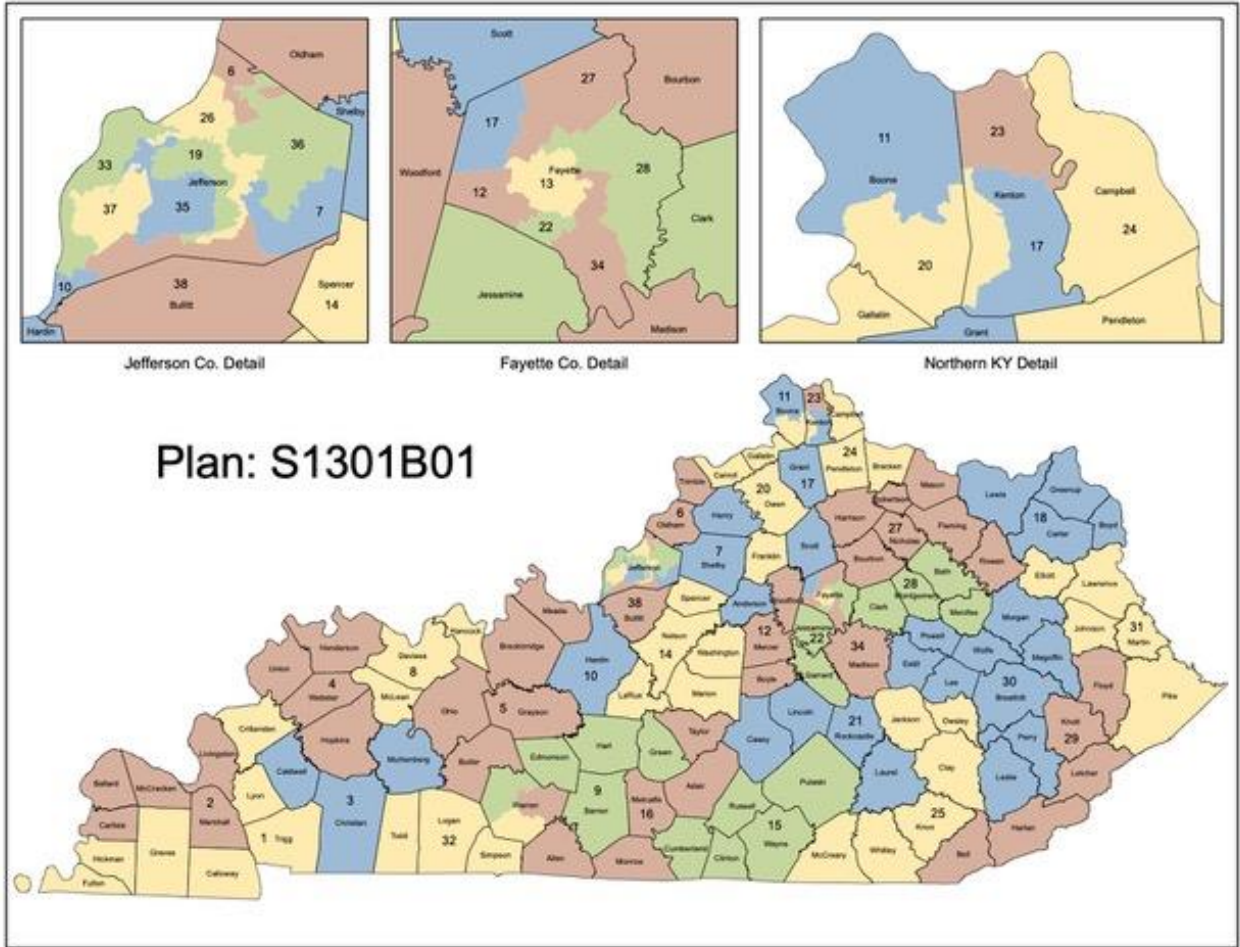

Kentucky Redistricting

The Kentucky House and Senate filed bills Tuesday, Jan. 4 to redistrict the Congressional, Kentucky House and Kentucky Senate maps. They also filed judicial maps. They intend to wrap up this work on Saturday, January 8 - less than one week.

These maps have not been shared prior to today except for the House proposal, filed December 30, just prior to a long holiday weekend. These maps will be in effect until the 2030 Census data is released, 10 years from now. We believe this process undermines the democratic process.

Following are maps showing the new districts:

Proposed Congressional Map filed Jan 4, 2022

Plan: C1278B01

Proposed KY Senate Map Filed Jan 4, 2022

Proposed House Map filed Jan 4, 2022

<https://apps.legislature.ky.gov/record/22rs/hb2.html>