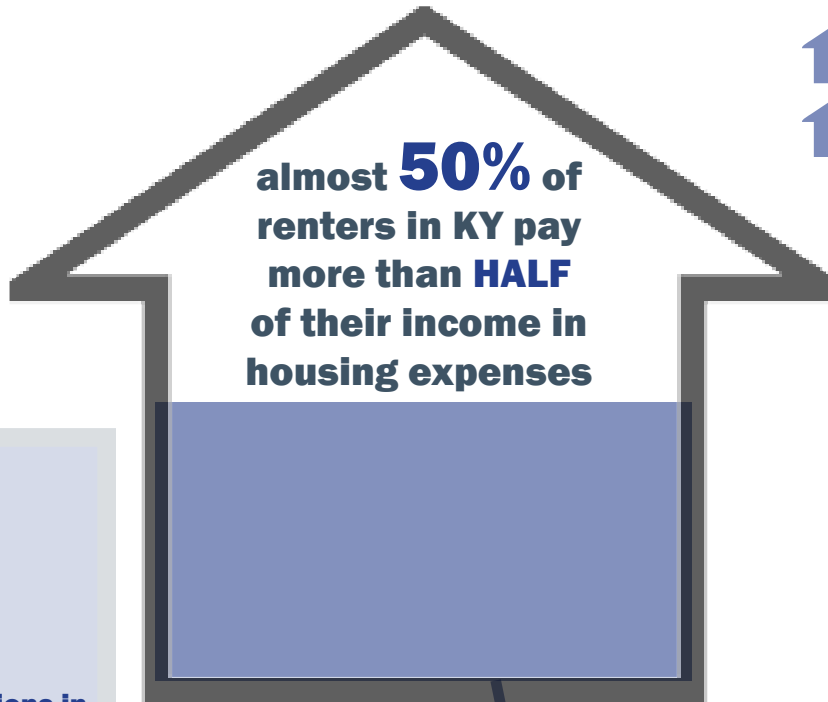

#ICOUNTBECAUSE...

I rent my home

3 out of every **10**
people in KY rent their
homes

60% of all
rental homes were
built before 1980,
with now known
dangerous elements

**THE CENSUS DETERMINES
WHETHER OR NOT ADEQUATE
HOUSING IS AFFORDABLE
FOR RESIDENTS:**

- Affecting Interest Rates
- Enforcing laws and regulations in place to combat discrimination
- Valuing a Fair Market Rent

**COUNT YOURSELF IN
THE 2020 CENSUS.**

**FILL IT OUT ONLINE, VIA PHONE OR MAIL.
ALL INFORMATION PROVIDED IS 100% CONFIDENTIAL.**