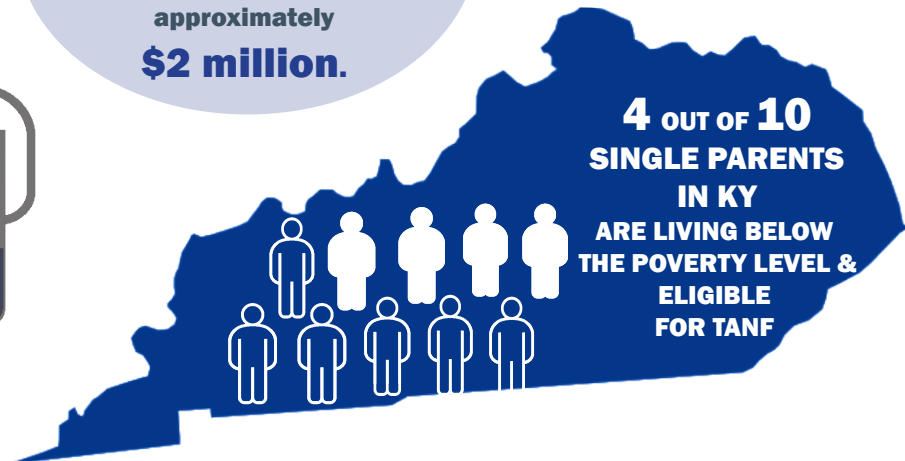

#ICOUNTBECAUSE...

I'm a single parent

1 out of 3
parents in
Kentucky are single
parents

74%
ARE MOMS

26%
ARE DADS

The average cost of
infant childcare
in Kentucky is

\$6,258

per year

THE CENSUS COUNTS -
From 2001 to 2017,
Kentucky's core Temporary
Assistance for Needy
Families (TANF) spending on
childcare dropped
approximately
\$2 million.

**COUNT YOURSELF IN
THE 2020 CENSUS.**

FILL IT OUT ONLINE, VIA PHONE OR MAIL.
ALL INFORMATION PROVIDED IS 100% CONFIDENTIAL.