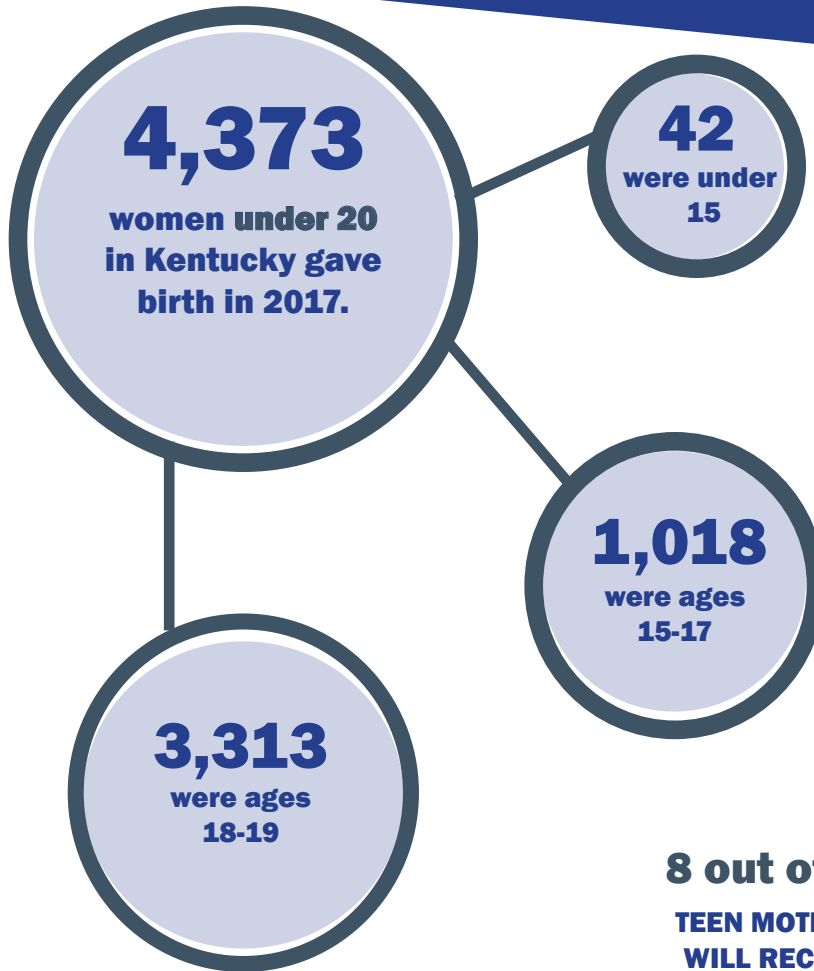

#ICOUNTBECAUSE...

I'm a young parent

8 out of 10
TEEN MOTHERS
WILL RECEIVE
FEDERAL
ASSISTANCE

68%
OF FAMILY
ASSISTANCE
SPENDING IN KY
COMES FROM
FEDERAL FUNDS

**COUNT YOURSELF IN
THE 2020 CENSUS.**

FILL IT OUT ONLINE, VIA PHONE OR MAIL.
ALL INFORMATION PROVIDED IS 100% CONFIDENTIAL.